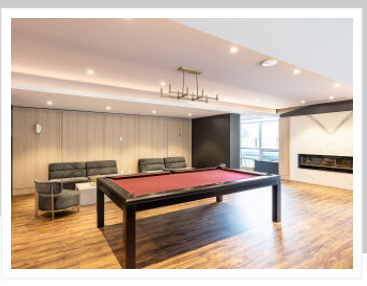

110-621 Sheppard Avenue East, Toronto, ON M2K 0G4

View virtual tour at:  
<https://tours.maplecountrymedia.com/110-621-sheppard-avenue-east/>

**Clarita Burley**  
6472874332  
claritaburley@gmail.com