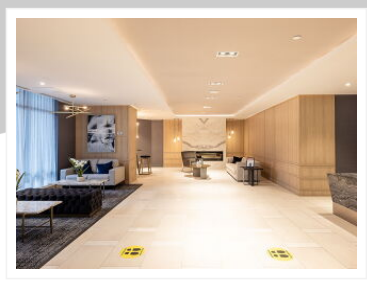

110-621 Sheppard Avenue East, Toronto, ON M2K 0G4

View virtual tour at:  
<https://tours.maplecountrymedia.com/110-621-sheppard-avenue-east/>

**Clarita Burley**  
6472874332  
claritaburley@gmail.com