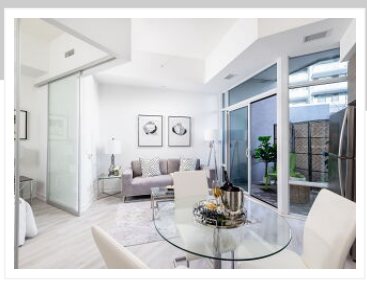

110-621 Sheppard Avenue East, Toronto, ON M2K 0G4

View virtual tour at:  
<https://tours.maplecountrymedia.com/110-621-sheppard-avenue-east/>

**Clarita Burley**  
6472874332  
claritaburley@gmail.com